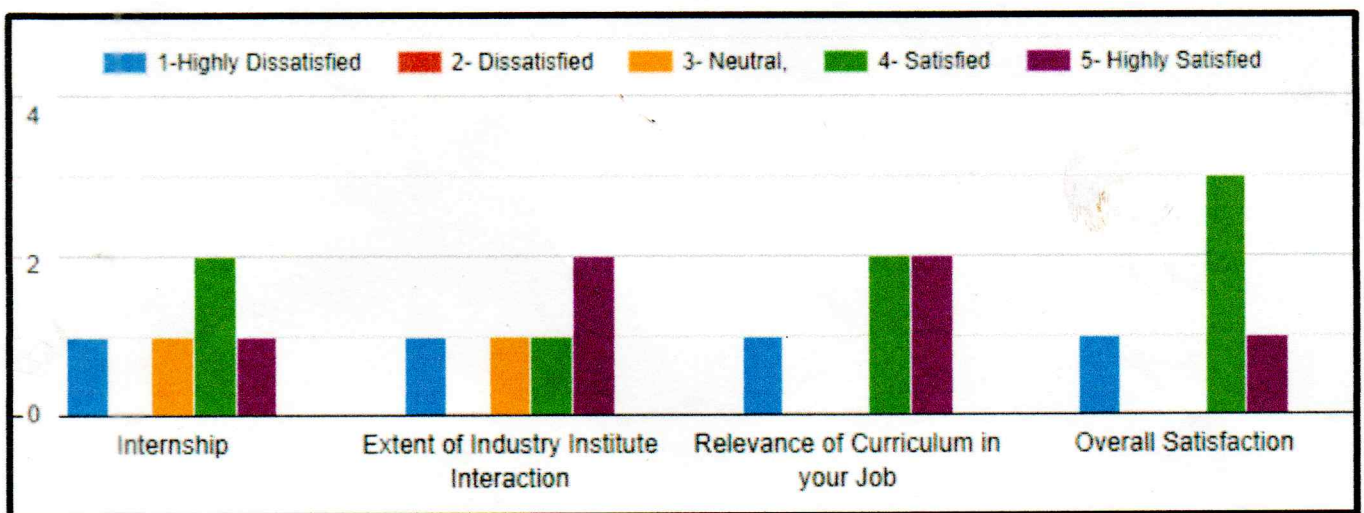

Alumni's Feedback on Curriculum 2023-24

Shailaja Hiremath
 Dr. Shailaja Hiremath

Dr. Arif Shaikh
 Dr. Arif Shaikh
 DIRECTOR
 KLS Institute of Management
 Education & Research