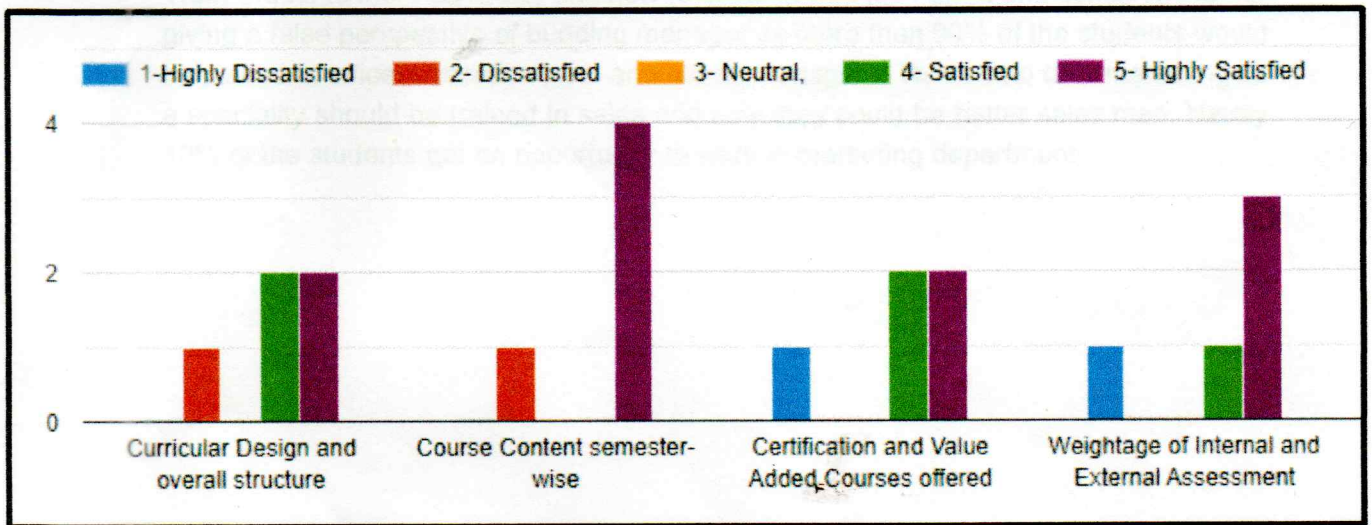

Alumni's Feedback on Curriculum 2023-24

Shailaja Hiremath
 Dr. Shailaja Hiremath

Dr. Arif Shaikh
 Dr. Arif Shaikh
 DIRECTOR
 KLS Institute of Management
 Education & Research